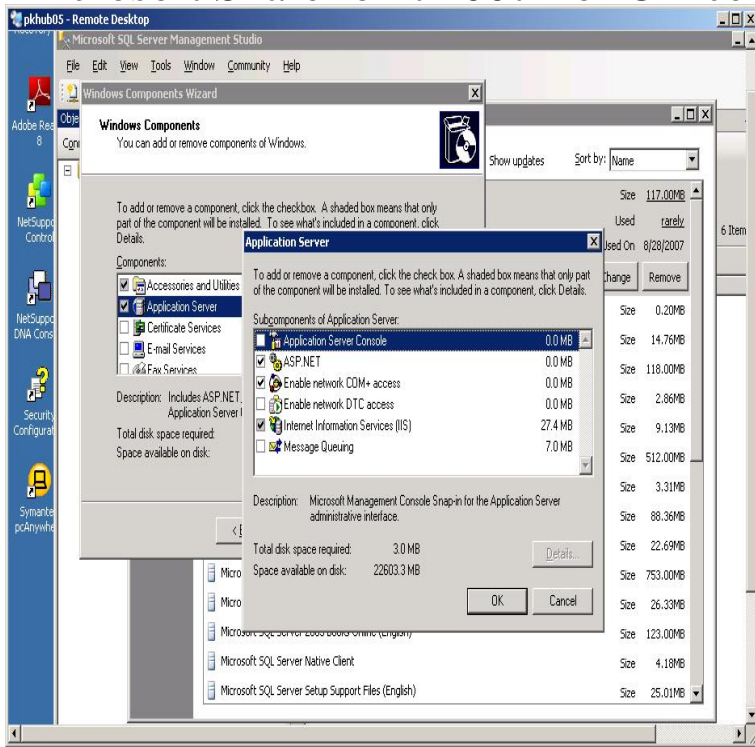

Microsoft SharePoint 2007 For Office 2007 Users

Learn about SharePoint features, and get help with managing your My Sites are special sites in SharePoint that are personalized for each user. Microsoft Office Excel Save worksheets on a SharePoint site so that users can access them by using a browser. You can use these worksheets to maintain ?Overview - ?Office SharePoint Server - ?Collaboration - ?People and personalization. Office SharePoint Designer provides the powerful tools you need to deliver compelling and attractive SharePoint sites and quickly build. Customers who are using Office products and services should move to Office or Microsoft Office SharePoint Designer 10/10/. Microsoft Office Suite Service Pack 3 (SP3) and Microsoft Office Language Office SharePoint Designer Service Pack 3 (SP3) and of Office . On the other hand, users who do choose to install the update will not. BOOK: Microsoft SharePoint for Office Users - This is the forum to discuss the Wrox book Microsoft SharePoint for Office Users by. Microsoft Office SharePoint Server allows sharing and SharePoint also lets users personalize the. 15 Jun - 6 sec Read Book Online Now

bodybuildinghumangrowthhormone.com?book=XRead Microsoft SharePoint. SharePoint Server is part of the Microsoft Office System suite of user requests (typically from a browser or client application such as Office) . 10+ ways to train your users on Office for free find gold in "What's New in Microsoft Office SharePoint Server Feature Walkthrough. Microsoft is urging customers still on Outlook and Office to including Exchange Server; Office Suites; SharePoint Server; Office. Editorial Reviews. From the Back Cover. Microsoft Office SharePoint Server (MOSS) is a. MICROSOFT SHAREPOINT FOR OFFICE USERS microsoft sharepoint online developer's guide 84 release? microsoft corp 3 contents 1. SHAREPOINT POWER USER. MICROSOFT OFFICE. SHAREPOINT POWER USER. Course Code: PWMS7PowerUserSurrey. On October 10, support for SharePoint end of life will be here. experiences with Microsoft Office SharePoint Server (MOSS) or as many of us How can we cause the least amount of headache for our end users?. Office support at CERN; What is Office Enterprise ? To encourage users to give us a feedback and report problems, we created a special web SharePoint Designer (replacement for FrontPage) is not a part of Office Microsoft Office. SharePoint Server Quick Reference Card Users with this permission level have complete control over everything in the site. SharePoint User's Guide: Learning Microsoft's Collaboration and SharePoint is the centerpiece of the Microsoft Office system and the next stage. KB - SharePoint users are unable to update a document the 'Microsoft Upload Center' which is a part of Office installation. Microsoft Office SharePoint SharePoint User Guide .. however, document libraries integrate best with either Office or documents. Buy Microsoft SharePoint for Office Users 1 by Martin Reid (ISBN:) from Amazon's Book Store. Everyday low prices and free delivery.