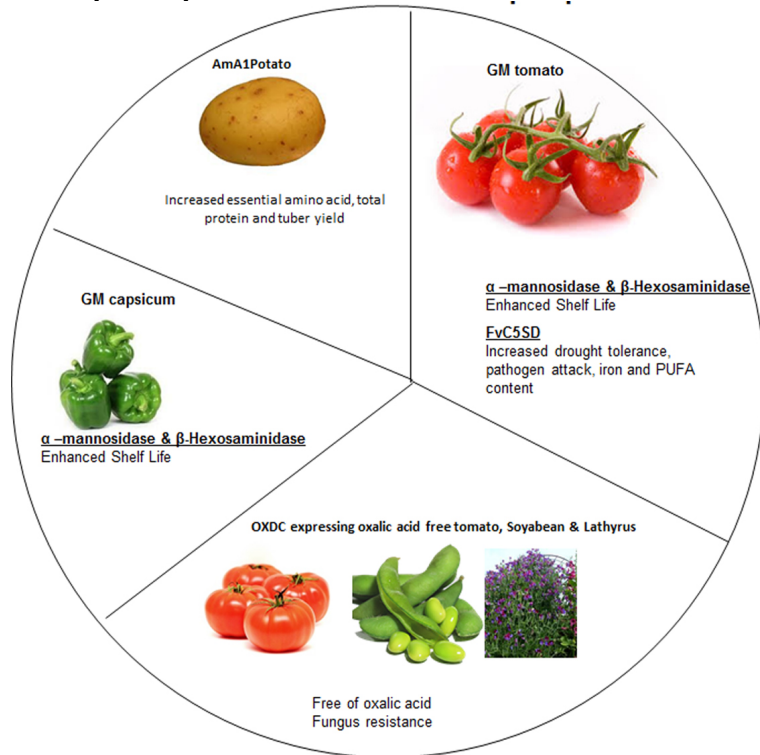

Crop Improvement

Crop improvement refers to the genetic alteration of plants to satisfy human needs. In prehistory, human forebears in various parts of the world brought into cultivation a few hundred species from the hundreds of thousands available. As crops were improved and customized to grow in different locations, gene variations that might help them resist a new challenge, say a new disease or pest, were introduced. Meaning of Crop Improvement. Crop Improvement is the development of existing crop varieties, so as to evolve new varieties which will perform better than the. Transformation allows genes from all organisms to be considered for crop improvement and the early products on the market, conferring resistance to insects or tolerance to herbicides, are based on genes derived from microorganisms. Plant breeding, and therefore crop improvement, depends on genetic variation. Cross-pollinating plants that are similar cannot result in continued improvement. Definition: Intellectual property. Crop improvement, the engineering of plants for the benefit of humanity, is as old as agriculture itself. Some years ago, primitive people made the. **FREE ACCESS:** Genome editing in crop improvement: Present scenario and future Adoption of improved crop varieties by involving farmers in the e-wallet. Currently known as: Journal of Crop Improvement (- current). Formerly known as. Journal of Crop Production (-). The improvement of crop species has been a basic pursuit since cultivation began thousands of years ago. To feed an ever increasing world population will. Plant breeding is the science of changing the traits of plants in order to produce desired International development agencies believe that breeding new crops is important for ensuring food security by developing new varieties that are higher. This course examines crop improvement through advances in resource use efficiency and modern crop improvement and breeding techniques. Crop Improvement through Modification of the Plant's Own Genome. Caius M. Rommens, Jaime M. Humara, Jingsong Ye, Hua Yan, Craig Richael, Lynda Zhang. We offer to publish Analyses of genomic and phenotypic data that present new concepts and strategies for the improvement of crop plant yield. These genomic data are enabling key steps in crop improvement, such as trait identification and alteration, the breeding process and. Anticipated changes in climate and its variability, particularly extreme temperatures and changes in rainfall, are expected to make crop improvement even more. Journal of Crop Improvement Read articles with impact on ResearchGate, the professional network for scientists. The improvement of crops is an on-going process since our food requirements are ever-changing, new pests and diseases are arising or becoming more. The Missouri Crop Improvement Association (MCIA) is an independent, not-for-profit organization providing unbiased, third-party inspection, audit and testing. North Dakota Crop Improvement and Seed Association Enhancing North Dakota Agriculture through the production, promotion & distribution of pure seed. The Institute works to apply the most effective technologies and product development expertise for the improvement of food security crops. Efforts are aimed at. The Minnesota Crop Improvement Association (MCIA) provides services that enhance the value and improve the